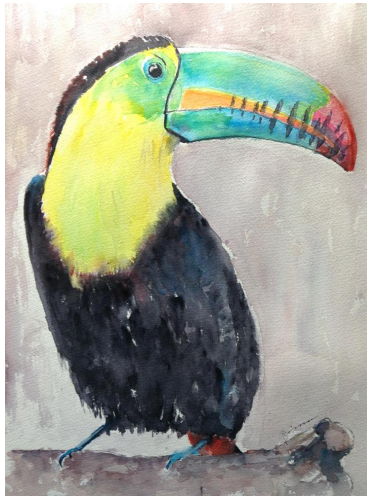

Toucan
16x20 Framed